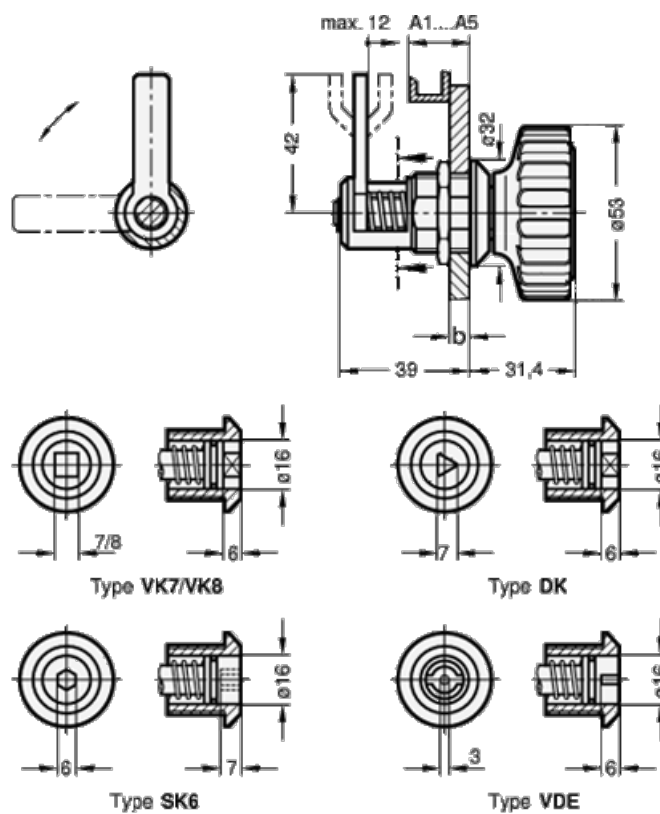

Data Sheet

Article number: 201161VK8A4

Description: E+G Door lock GN 116.1-VK8-A4
VK8 with square spindle A/F8

Measures

b max = 12
Door + frame thickness = 27-39